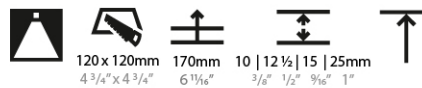

PHYSICAL

Shape: Square
Diameter (mm): 95
Diameter (in): 3 3/4
Length (mm): 106
Length (in): 4 3/16
Width (mm): 106
Width (in): 4 3/16
Depth (mm): 150
Depth (in): 5 7/8

Ceiling Thickness (mm): 10 / 12.5 / 15 / 25
Ceiling Thickness (in): 3/8 or 1/2 or 9/16 or 1

Min. Recessing Depth (mm): 170
Min. Recessing Depth (in): 6 11/16

Light Distribution: Downlight
Weight (kg): 0.705
Weight (lbs): 1.55

Fixture Finish: SSR / BKV / CWI / CRY / HAB / UFT / ITA / RUA / FTG / MYG / LOD / PUS / FRO / FUP / KIA / POP / BLS / SPG / MEY / GOH / GUM / CHC / COM / ABZ / JAG / OBR / MOS / ROR

Fixture Material: Aluminum Die Cast
Cut-out Measurements: 120mm / 4 3/4" x 120mm / 4 3/4"
Upon Request: Unique Ceiling Thickness

ELECTRICAL

Lamp Type: LED (Zhaga Standard)
Input Wattage (W): 15.5
Total Output Wattage (W): 14.5
Dimming: Tri-Mode (Non-Dimming and Phase Dimming (120Vac only) and 0-10V Dimming)
Driver Included: No
Driver Location: Recessed Housing
Driver Type: Constant Current - Universal
Driver Class: Class 2
Housing: See components
Input Voltage (V): 120 - 277
Constant Current (MA): 500

LED

Number of LEDs: 1
Color Temperature (°K): 2700 / 3000 / 3500 / 4000
Max. Delivered Lumen (lm): 940 / 980 / 1029 / 1050
Nominal Lumen (lm): 1386 / 1438 / 1511 / 1542
CRI: >90 CRI
Efficiency (%): 87.9 / 88.4 / 87.9
Lamp Life (hrs): 50000

Upon Request: RGB-W Tunable White Special Color Temperature Special LED

OPTICAL

Reflector*: 20 / 40 / 60
Upon Request: Special Beam Angles

© 2024 Zaneen Lighting, Inc. 1280-3382, F 416-247-9319, www.zaneen.com

Available for international specifications by adding 'INT' at the end of the existing Model #. For assistance on 'custom' specifications, contact zteam@zaneen.com. In a constant effort to supply the best product, we reserve the right to change specifications or materials without notice. The most recent specification sheets are found at zaneen.com

IP rating: IP20