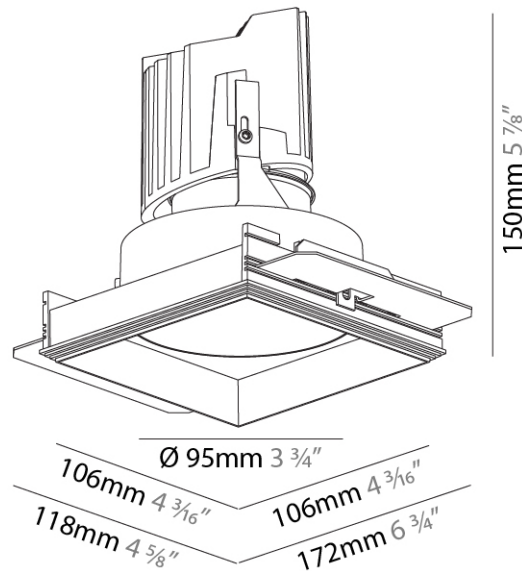

PHYSICAL

Shape: Square
Diameter (mm): 95
Diameter (in): 3 3/4
Length (mm): 106
Length (in): 4 3/16
Width (mm): 106
Width (in): 4 3/16
Depth (mm): 150
Depth (in): 5 7/8

Ceiling Thickness (mm): 10 / 12.5 / 15 / 25
Ceiling Thickness (in): 3/8 or 1/2 or 9/16 or 1

Min. Recessing Depth (mm): 170
Min. Recessing Depth (in): 6 11/16

Light Distribution: Downlight
Weight (kg): 0.705
Weight (lbs): 1.55

Fixture Finish: SSR / BKV / CWI / CRY / HAB / UFT / ITA / RUA / FTG / MYG / LOD / PUS / FRO / FUP / KIA / POP / BLS / SPG / MEY / GOH / GUM / CHC / COM / ABZ / JAG / OBR / MOS / ROR

Fixture Material: Aluminum Die Cast
Cut-out Measurements: 120mm / 4 3/4" x 120mm / 4 3/4"
Upon Request: Unique Ceiling Thickness

ELECTRICAL

Lamp Type: LED (Zhaga Standard)
Input Wattage (W): 15.5
Total Output Wattage (W): 14.5
Dimming: Tri-Mode (Non-Dimming and Phase Dimming (120Vac only) and 0-10V Dimming)
Driver Included: No
Driver Location: Recessed Housing
Driver Type: Constant Current - Universal
Driver Class: Class 2
Housing: See components
Input Voltage (V): 120 - 277
Constant Current (MA): 500

LED

Number of LEDs: 1
Color Temperature (°K): 2700 / 3000 / 3500 / 4000
Max. Delivered Lumen (lm): 940 / 980 / 1029 / 1050
Nominal Lumen (lm): 1386 / 1438 / 1511 / 1542
CRI: >90 CRI
Efficiency (%): 87.9 / 88.4 / 87.9
Lamp Life (hrs): 50000

Upon Request: RGB-W Tunable White Special Color Temperature Special LED

OPTICAL

Reflector*: 20 / 40 / 60
Upon Request: Special Beam Angles

© 2024 Zaneen Lighting, Inc. 1280-3382, F 416-247-9319, www.zaneen.com

Available for international specifications by adding 'INT' at the end of the existing Model #. For assistance on 'custom' specifications, contact zteam@zaneen.com. In a constant effort to supply the best product, we reserve the right to change specifications or materials without notice. The most recent specification sheets are found at zaneen.com

IP rating: IP20