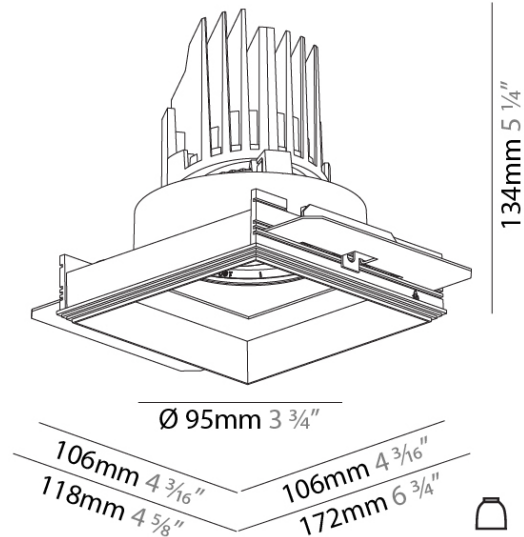

ELECTRICAL

Lamp Type: LED (Zhaga Standard)
Input Wattage (W): 15.5
Total Output Wattage (W): 14.5
Dimming: Tri-Mode (Non-Dimming and Phase Dimming (120Vac only) and 0-10V Dimming)
Driver Included: No
Driver Location: Recessed Housing
Driver Type: Constant Current - Universal
Driver Class: Class 2
Housing: See components
Input Voltage (V): 120 - 277
Constant Current (MA): 500

LED

Number of LEDs: 1
Color Temperature (°K): 2700 / 3000 / 3500 / 4000
Max. Delivered Lumen (lm): 940 / 980 / 1029 / 1050
Nominal Lumen (lm): 1386 / 1438 / 1511 / 1542
CRI: >90 CRI
Efficiency (%): 87.9 / 88.4 / 87.9
Lamp Life (hrs): 50000
Upon Request: RGB-W Tunable White Special Color Temperature Special LED

OPTICAL

Reflector: 20 / 40 / 60
Adjustability: Rotational 355°; Tilt 30°
Upon Request: Special Beam Angles

Available for international specifications by adding "INT" at the end of the existing Model #. For assistance on 'custom' specifications, contact zteam@zaneen.com. In a constant effort to supply the best product, we reserve the right to change specifications or materials without notice. The most recent specification sheets are found at zaneen.com

IP rating: IP20